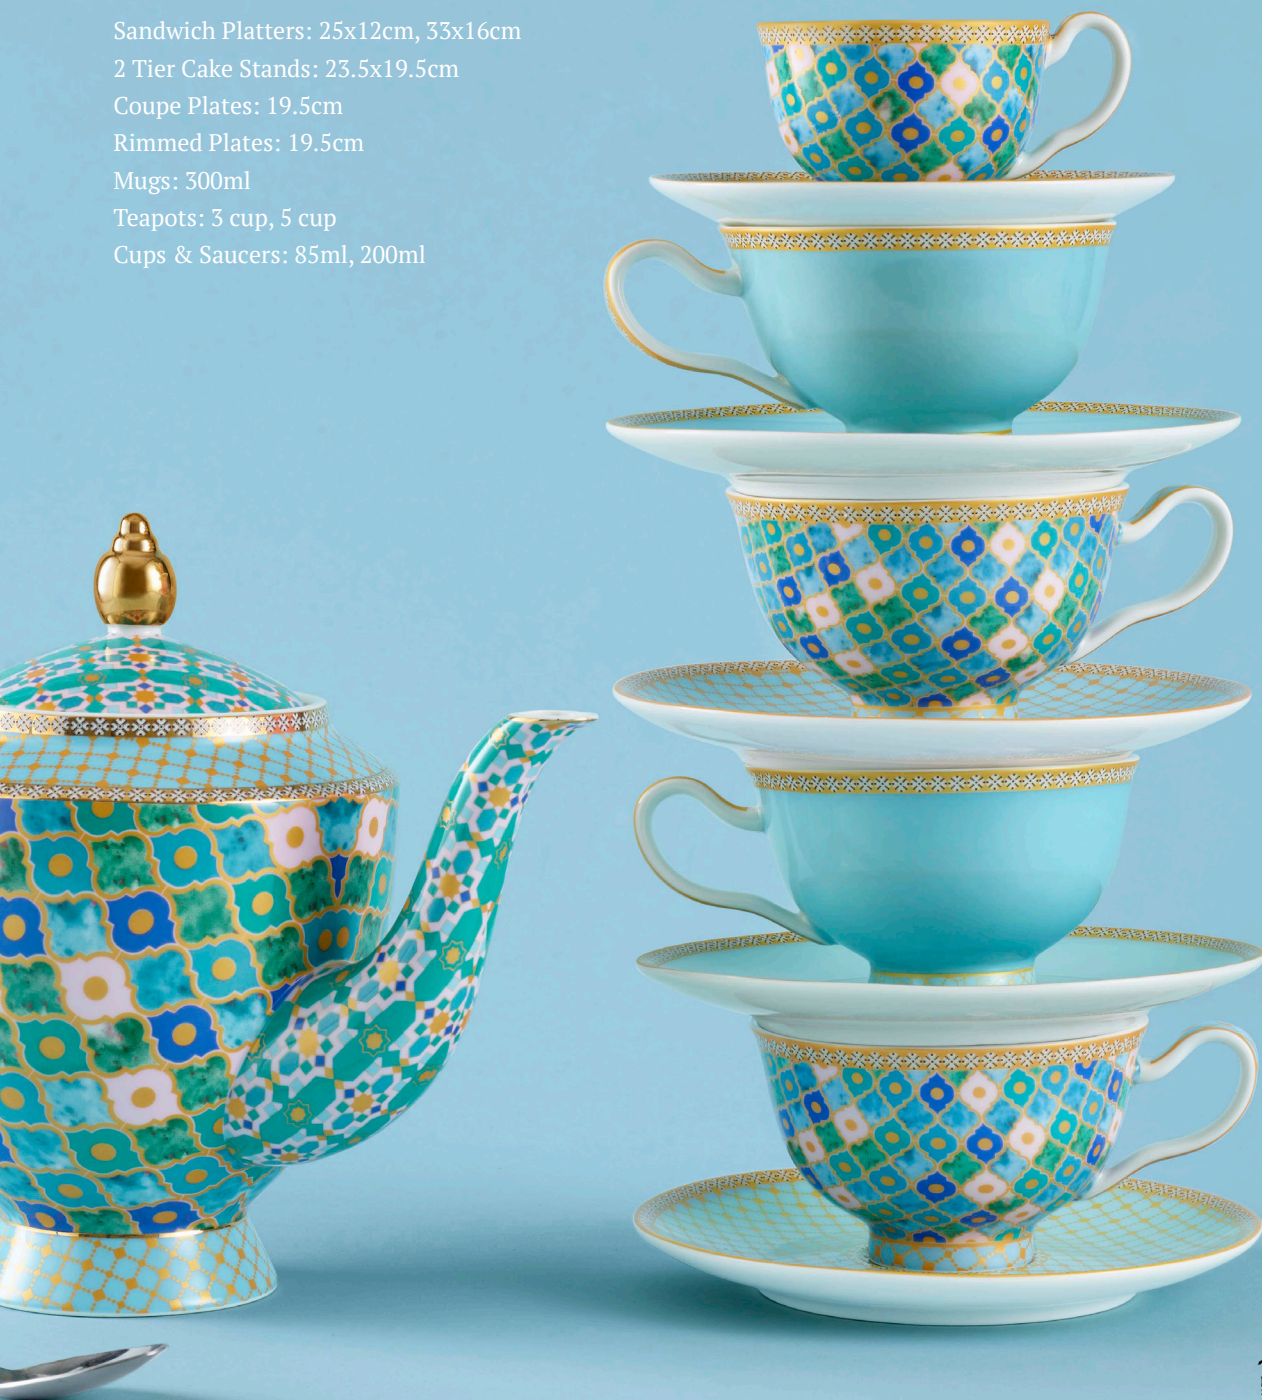

# artesa cake stands

Ready to showcase your scrumptious afternoon tea delights in the very best light. Stunning brass coloured slate Art Deco inspired cake stands.

*Silhouette*

NEW