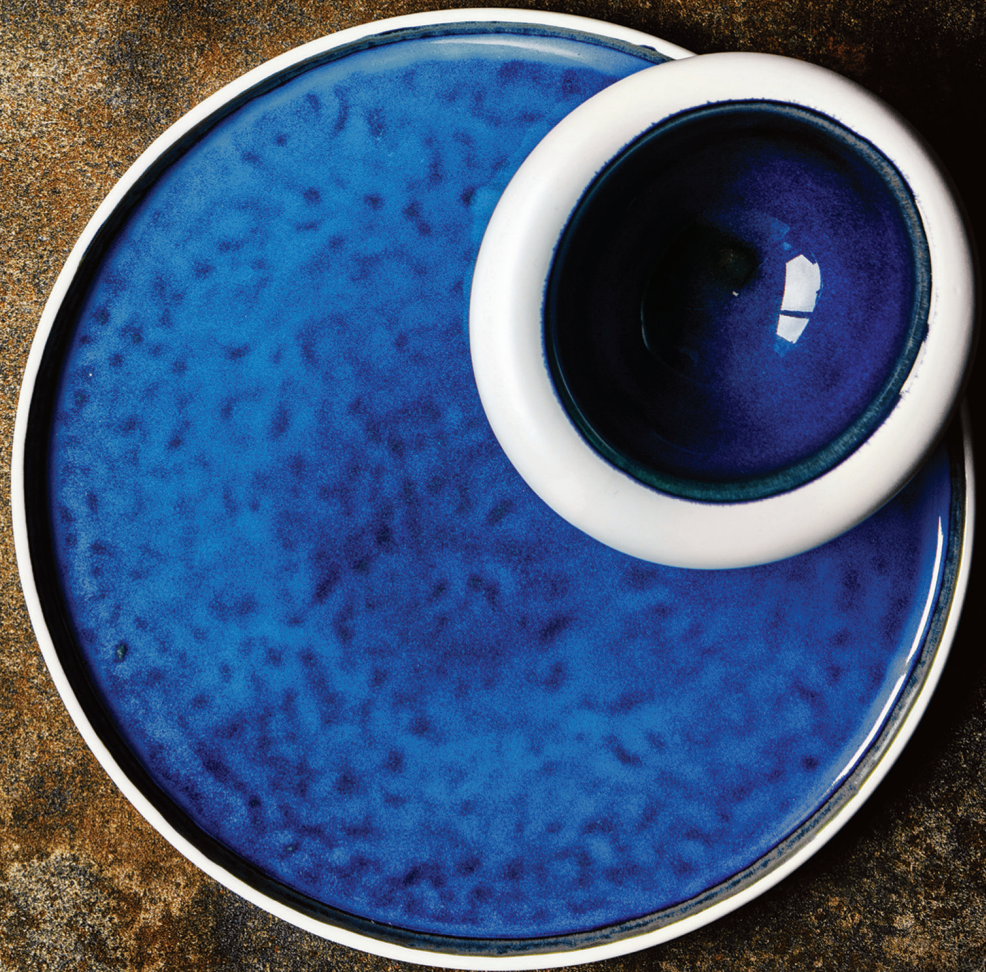

# “be !nspired 3”

The last two years have certainly been a tough time for everyone so we are pleased to finally be launching our third Look Book. We hope it inspires you with innovative and exciting new ranges of china, glassware and tabletop items to reshape and refresh your look for 2023!