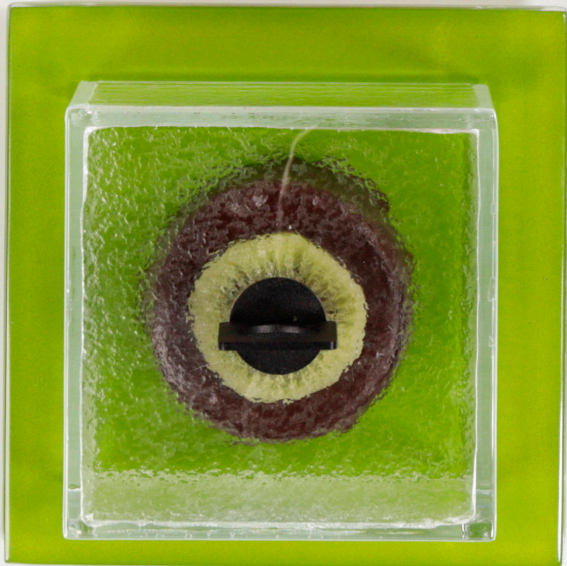

Tray 30x30x2cm Cloche 23x23x12cm

Rectangular:

Tray 32x15x2cm Cloche 28x11x13cm

Products made to order: 5 week lead time.

cube cloche

NEW

# bento dinner plates

A dinner set in the form of a bento box.

As opposed to the open dinner plate, the Bento Dinner Plate is a container that guards food and provides the sense of safety and peace of mind that guests value without compromising the sense of luxury.