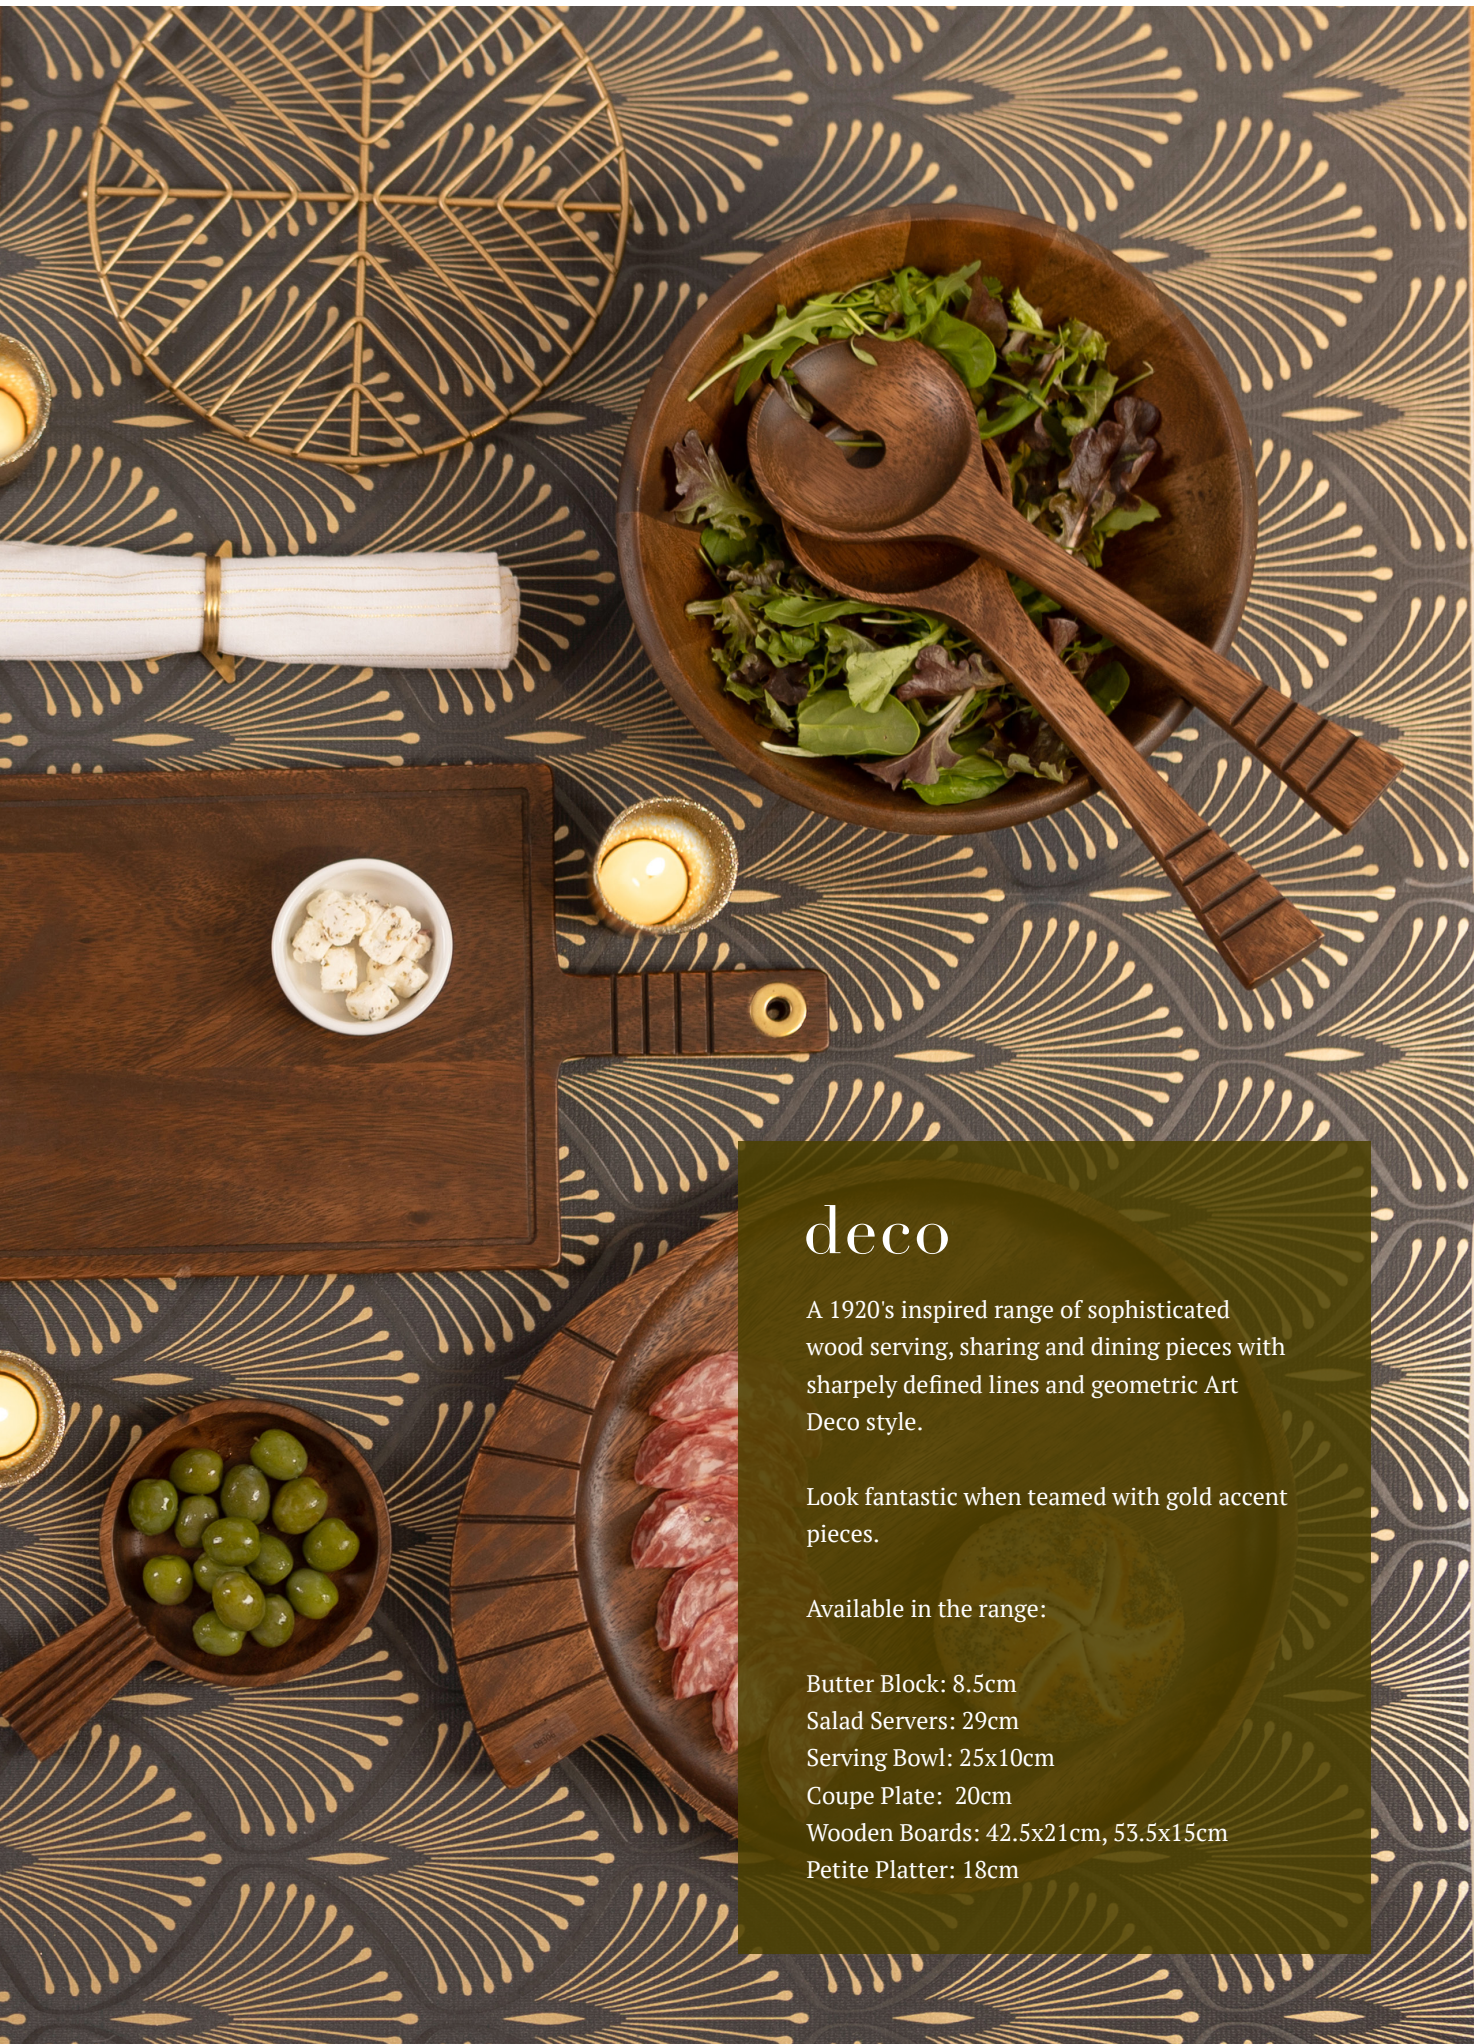

## chateau oak boards

Perfect for serving & presentation and creating a relaxed dining and casual atmosphere. Ideal for serving steaks, burgers and pizza to presenting cheese and pastries, making every dish delicious.

Sizes available:  
380x210x20mm  
455x160x20mm

oblique

NEW

## deco

A 1920's inspired range of sophisticated wood serving, sharing and dining pieces with sharply defined lines and geometric Art Deco style.

Look fantastic when teamed with gold accent pieces.

Available in the range: